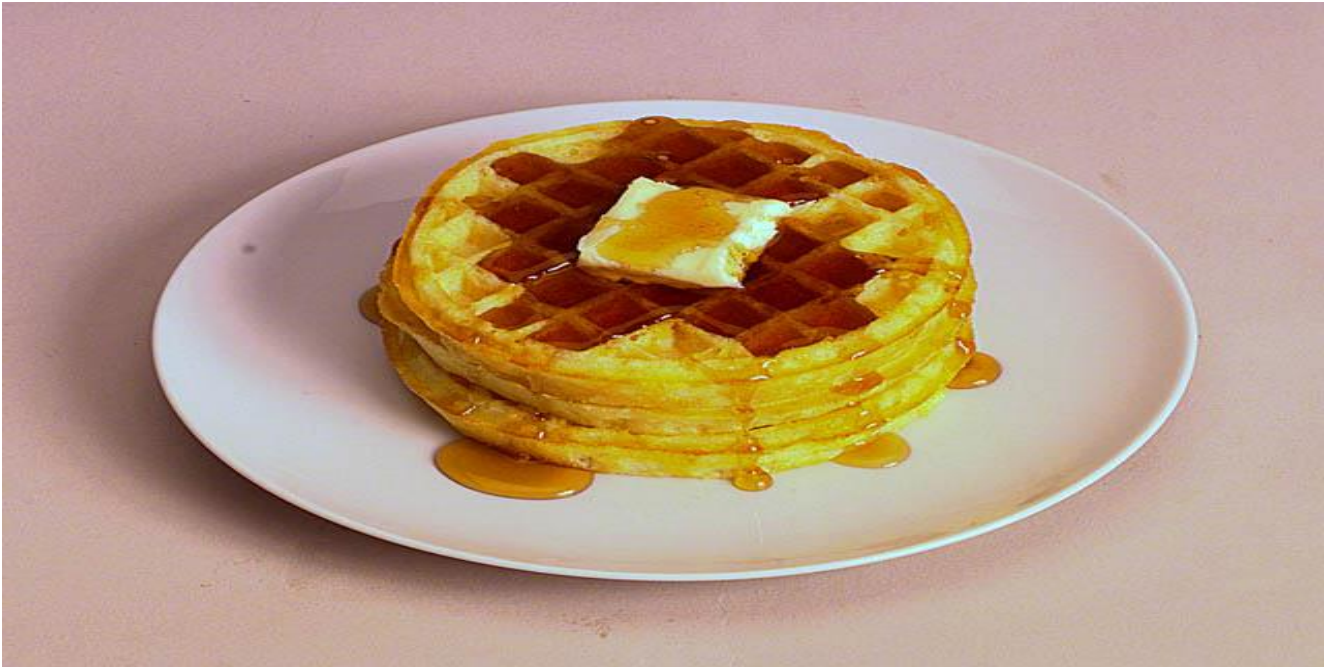

Dad's

Belgian Waffles

All You Care to Eat

SERVING: WAFFLES, SAUSAGES, TOPPINGS and BEVERAGES

SATURDAY, JUNE 15, 2019

11:00AM-1:00PM

RIVER VIEW CAMPGROUND

Adults \$5 advance/\$6 @ door